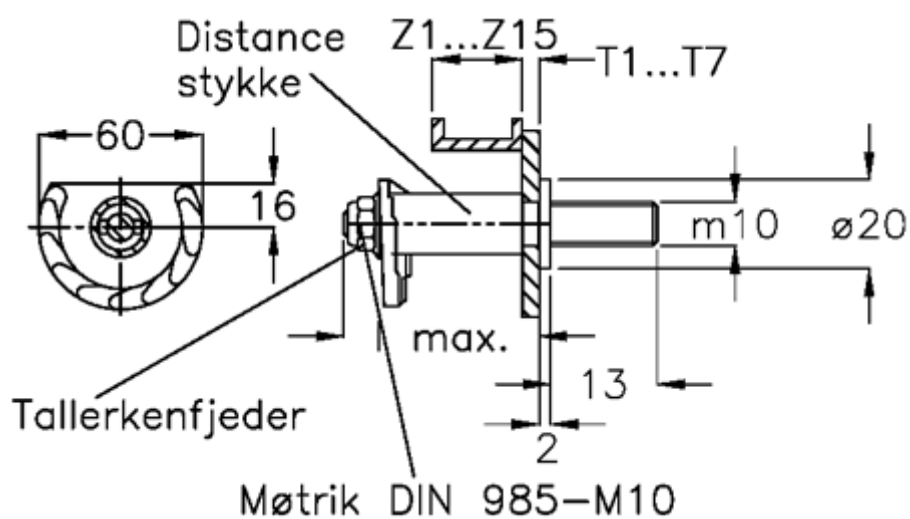

Article number: 20895405

Description: E+G Door lock
GN 117-GB-T4-Z5

Measures

Cam thickness = 12-21